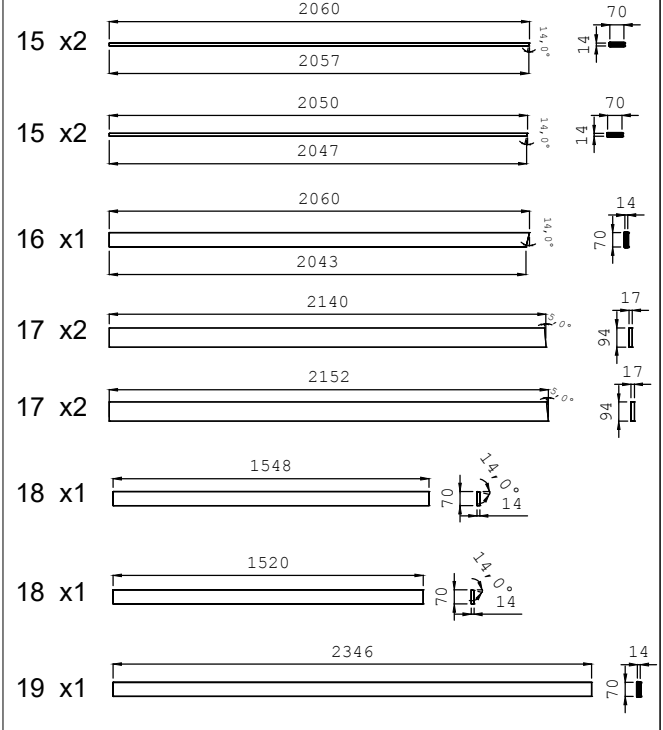

3

x1

4

x1

5

x1

6

x1

7

x1

8

x1

6m

x242 (11pack)

x9 (5,8m)

x3 (10m)

2,7m

Barrel CampingPod 4x6

L1

x1

P1

x2

L2

x2

5 x 60mm

4,2 x 55mm