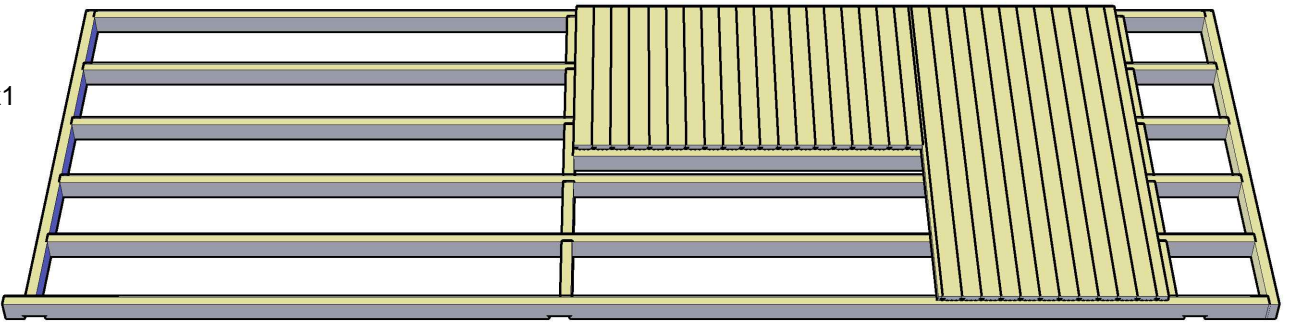

Installation Instruction Barrel CampingPod 4x6

Verification number:

ARCTIC FINLAND HOUSE

Barrel Camping
Pod 4x6

1

x1

2

x1

3

x1

4

x1

5

x1

6

x1

7

x1

8

x1

6m

x242 (11pack)

x9 (5,8m)

x3 (10m)

5 x 60mm

4,2 x 55mm