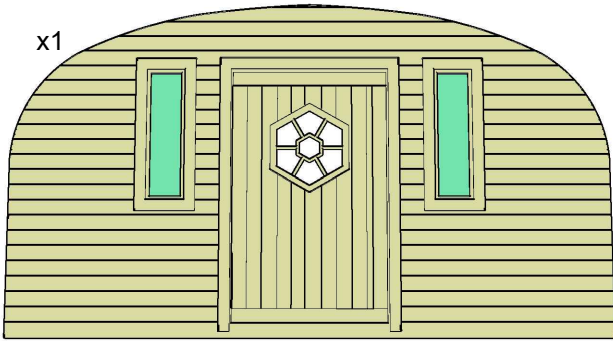

Installation Instruction Barrel CampingPod 4x6

Verification number:

ARCTIC FINLAND HOUSE

Barrel Camping
Pod 4x6

1

x1

2

x1

3

x1

4

x1

5

x1

6

x1