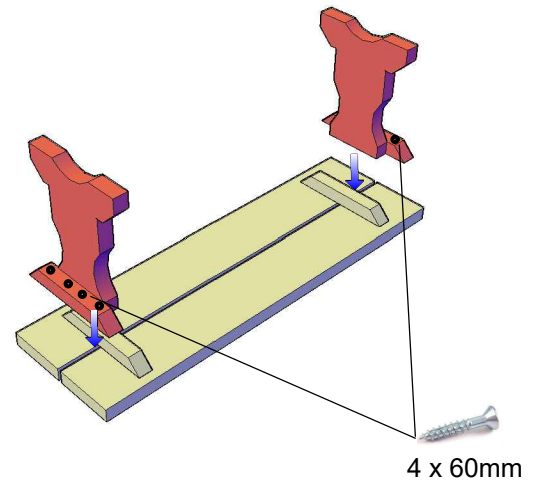

2,7m

Barrel CampingPod 4x6

L1

x1

P1

x2

L2

x2

P2

x4

B1-M7

B2-M7

B3-M7

B5

Tools

5 x 60mm

5 x 60mm

4,2 x 55mm