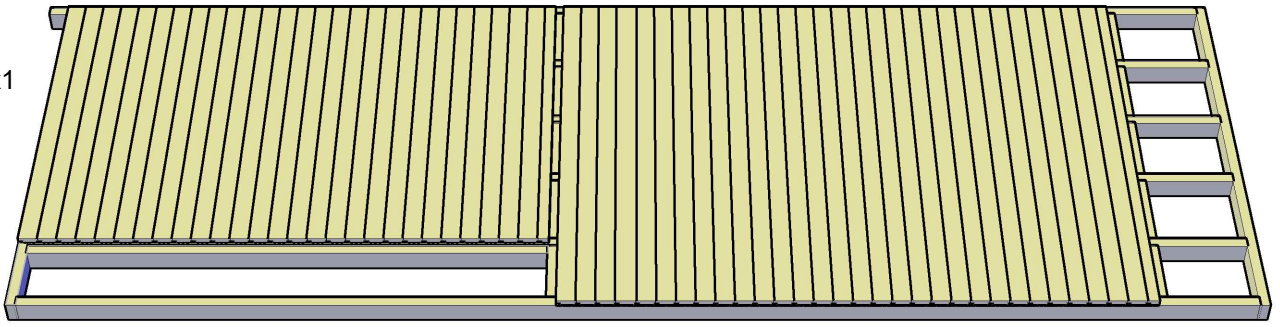

Installation Instruction Barrel CampingPod 4x6

Verification number:

ARCTIC FINLAND HOUSE

Barrel Camping
Pod 4x6

1

x1

2

x1

3

x1

4

x1

5

x1

6

x1

7

x1

8

x1

6m

x242 (11pack)

x9 (5,8m)

x3 (10m)