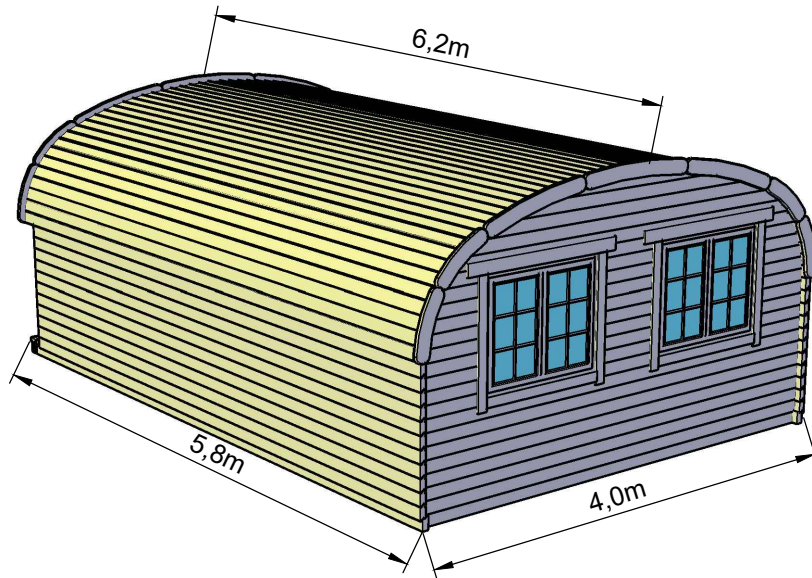

Installation Instruction Barrel CampingPod 4x6

Verification number:

ARCTIC FINLAND HOUSE

Barrel Camping
Pod 4x6

1

x1

2

x1

3

x1

4

x1

5

x1

6

x1

7

x1

8

x1

6m

x242 (11pack)

x9 (5,8m)

x3 (10m)

2,7m

Barrel CampingPod 4x6

L1

x1

P1

x2

L2

x2