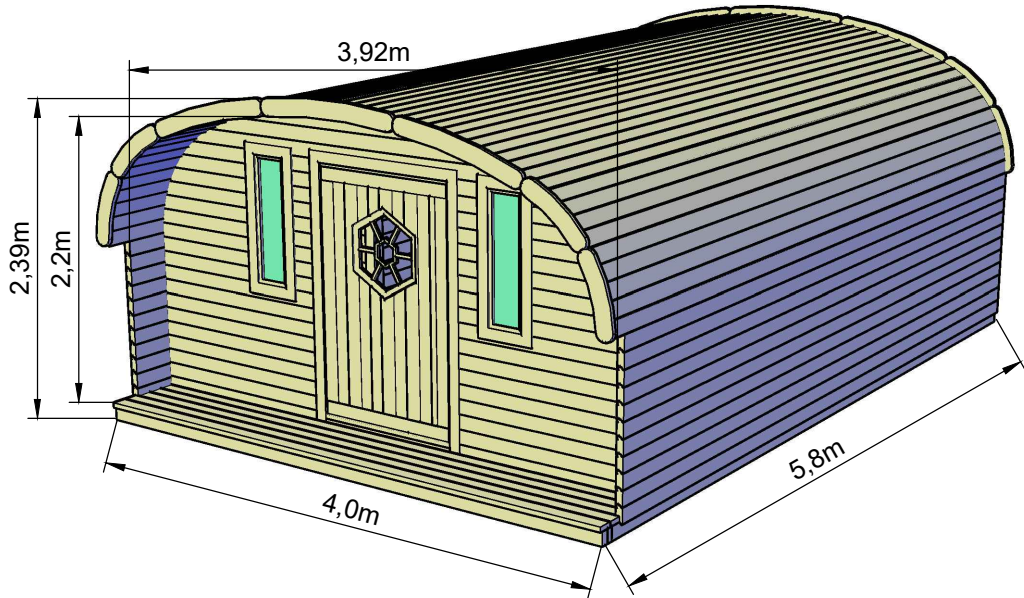

Installation Instruction Barrel CampingPod 4x6

Verification number:

ARCTIC FINLAND HOUSE

Barrel Camping
Pod 4x6

1

x1

2

x1

3

x1

4

x1

5

x1

6

x1

7

x1

8

x1

6m

x242 (11pack)

x9 (5,8m)

x3 (10m)

2,7m

Barrel CampingPod 4x6

L1

x1

P1

x2

L2

x2