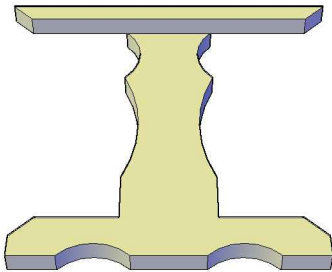

2,7m

Barrel CampingPod 4x6

L1

x1

P1

x2

L2

x2

5 x 60mm

4,2 x 55mm