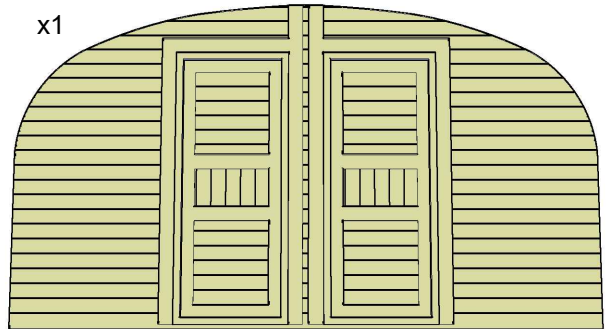

Installation Instruction Barrel CampingPod 4x6

Verification number:

ARCTIC FINLAND HOUSE

Barrel Camping
Pod 4x6

1

x1

2

x1

3

x1

4

x1

5

x1

6

x1

7

x1

8

x1

6m

x242 (11pack)

x9 (5,8m)

x3 (10m)

5 x 60mm

4,2 x 55mm