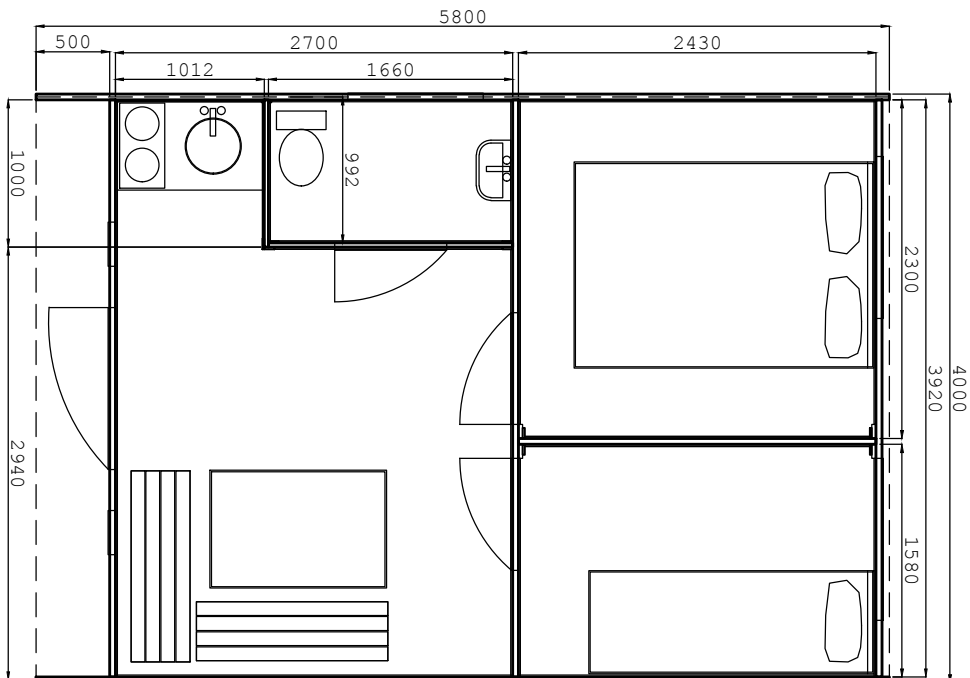

Installation Instruction Barrel CampingPod 4x6

Verification number:

ARCTIC FINLAND HOUSE

Barrel Camping
Pod 4x6

1

x1

2

x1

3

x1

4

x1

5

x1

6

x1

2,7m

Barrel CampingPod 4x6

L1

x1

P1

x2

L2

x2

5 x 60mm

4,2 x 55mm